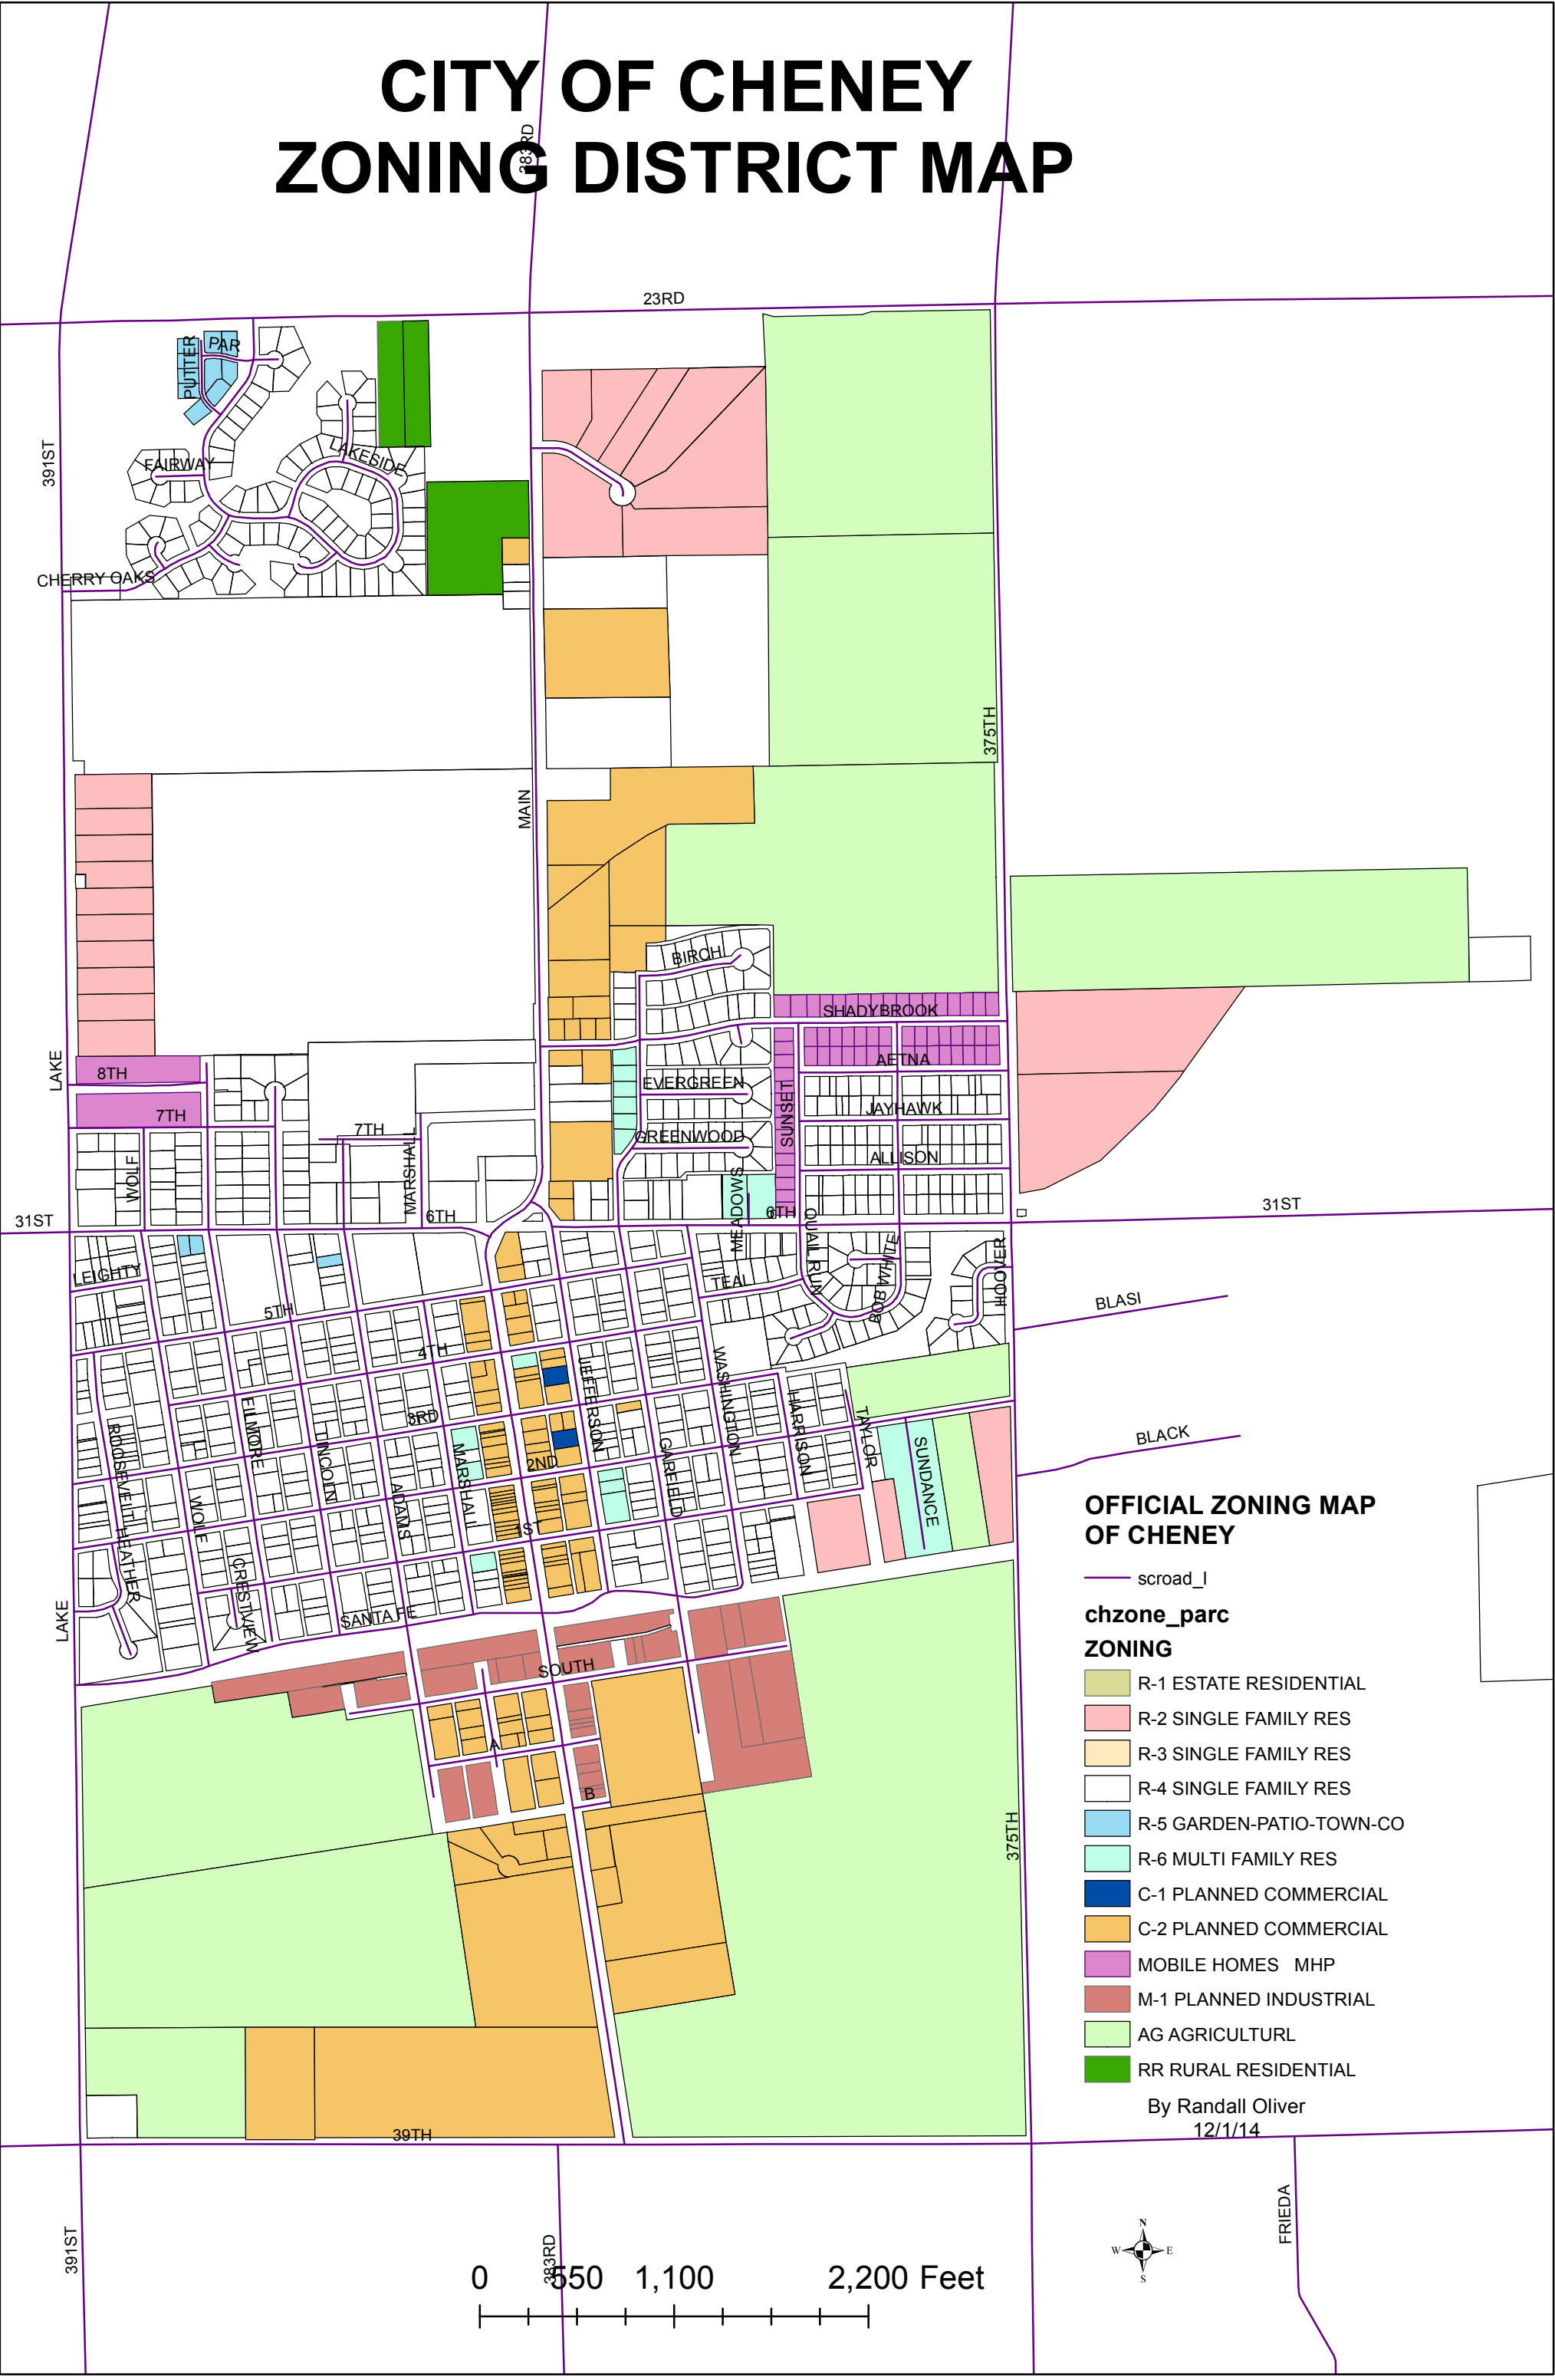

CITY OF CHENEY ZONING DISTRICT MAP

OFFICIAL ZONING MAP OF CHENEY

- scroad_l
- chzone_par**
- ZONING**
- R-1 ESTATE RESIDENTIAL
- R-2 SINGLE FAMILY RES
- R-3 SINGLE FAMILY RES
- R-4 SINGLE FAMILY RES
- R-5 GARDEN-PATIO-TOWN-CO
- R-6 MULTI FAMILY RES
- C-1 PLANNED COMMERCIAL
- C-2 PLANNED COMMERCIAL
- MOBILE HOMES MHP
- M-1 PLANNED INDUSTRIAL
- AG AGRICULTURL
- RR RURAL RESIDENTIAL

By Randall Oliver
12/1/14

FRIEDA